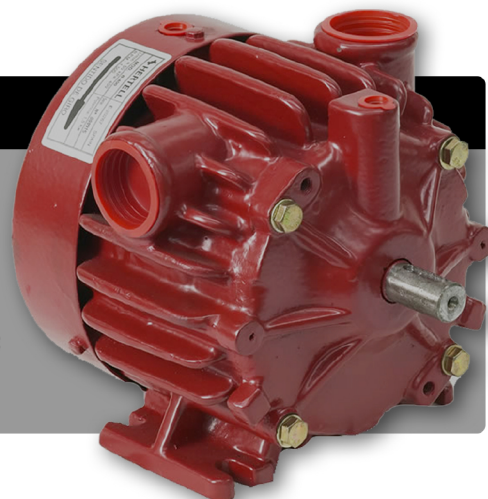

## B Series

### 30-100 CFM

An affordable pump option for intermittent duty applications such as portable sanitation & grease collection.

- Minimum HP requirements.
- Vacuum Lubrication
- Drive Options: Direct/Belt, Aux. Engine, Gearbox & Hydraulic

## KDP Series