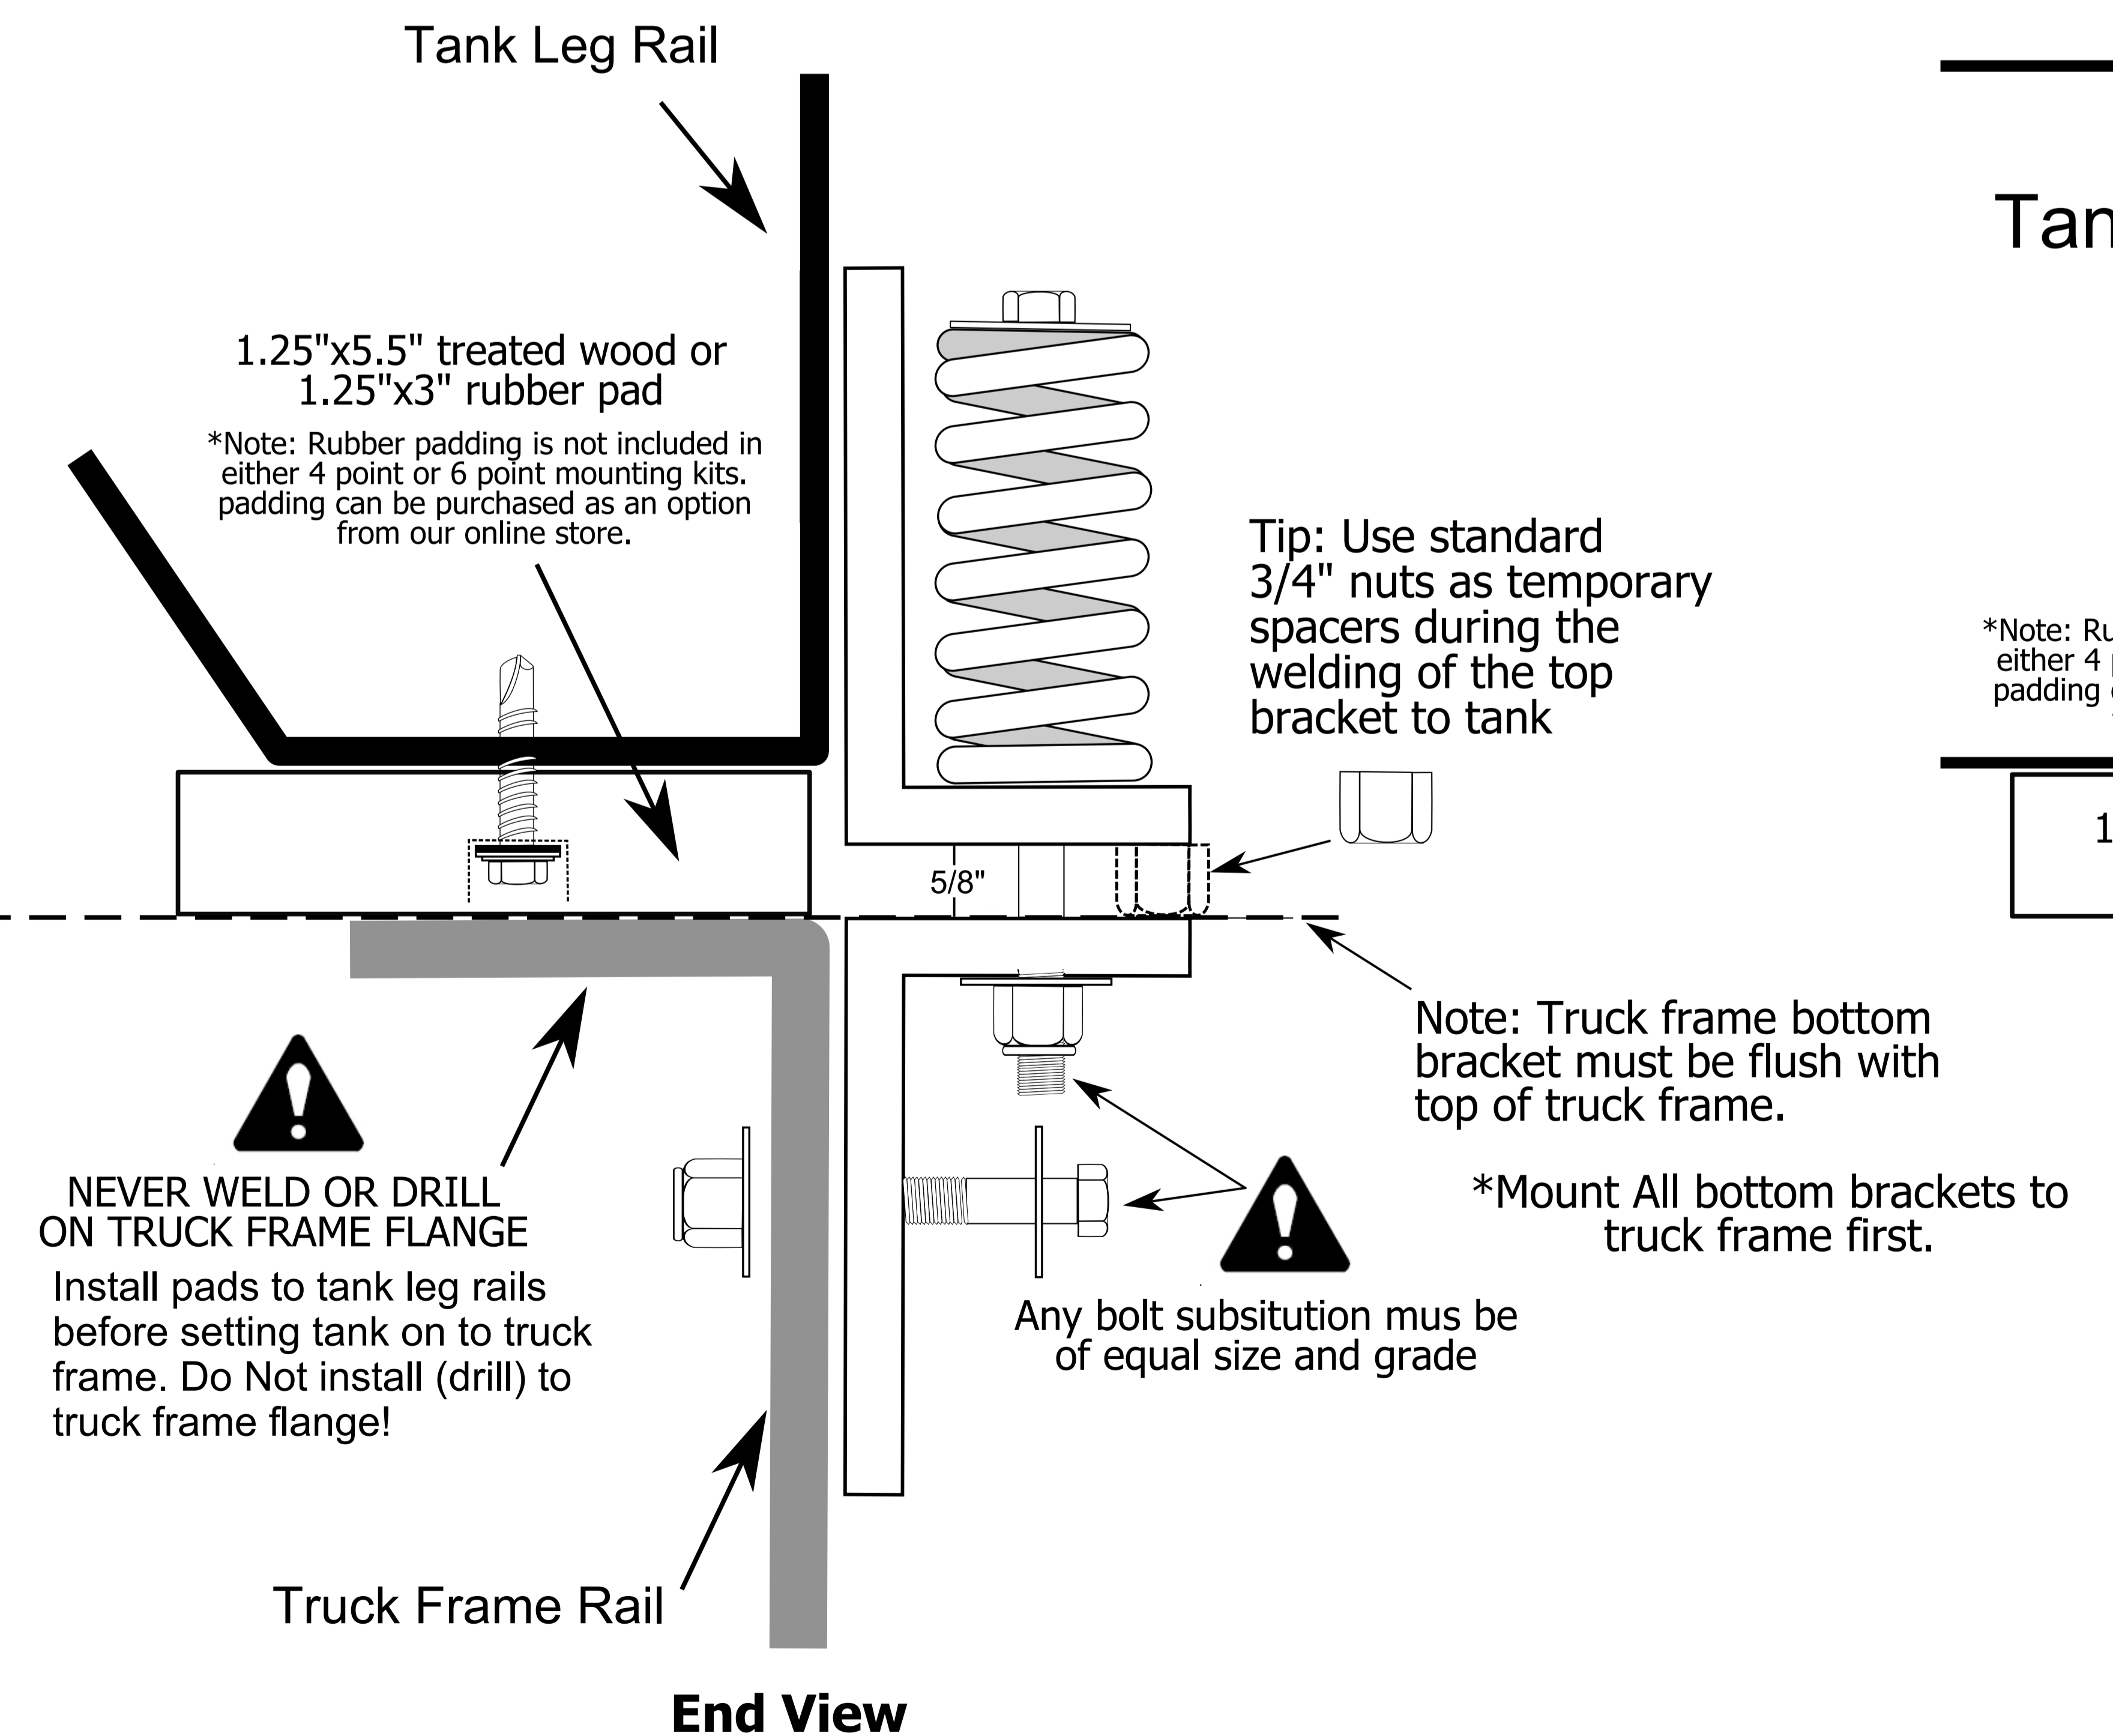

Tank Mounting Hardware Detail

Rear Mounting Brackets driver & passenger sides

Front & Middle Mounting Brackets driver & passenger sides

4 Point Mount Kit

- | | |
|---------------------------------|-----------------------------------|
| (8) 3"x5/8" Grade 5 bolt | (4) 4" HD Springs |
| (8) 5/8" Nut | (16) 3/4" Flat Washers |
| (8) 5/8" Lock & Flat Washers | (4) 3/4" Lock Washers |
| (4) 6 1/2" x 3/4" Grade 5 bolts | (4) 3/4" Nut |
| (4) 3/4" Lock nuts | (4) 7"x5"x1/2" frame brackets |
| (4) 3"x3/4" Grade 5 bolt | (4) 7"x5"x1/2" tank rail brackets |

6 Point Mount Kit

- | | |
|---------------------------------|-----------------------------------|
| (12) 3"x5/8" Grade 5 bolt | (8) 4" HD Springs |
| (12) 5/8" Nut | (24) 3/4" Flat Washers |
| (12) 5/8" Lock & Flat Washers | (4) 3/4" Lock Washers |
| (8) 6 1/2" x 3/4" Grade 5 bolts | (4) 3/4" Nut |
| (8) 3/4" Lock nuts | (6) 7"x5"x1/2" frame brackets |
| (4) 3"x3/4" Grade 5 bolt | (6) 7"x5"x1/2" tank rail brackets |