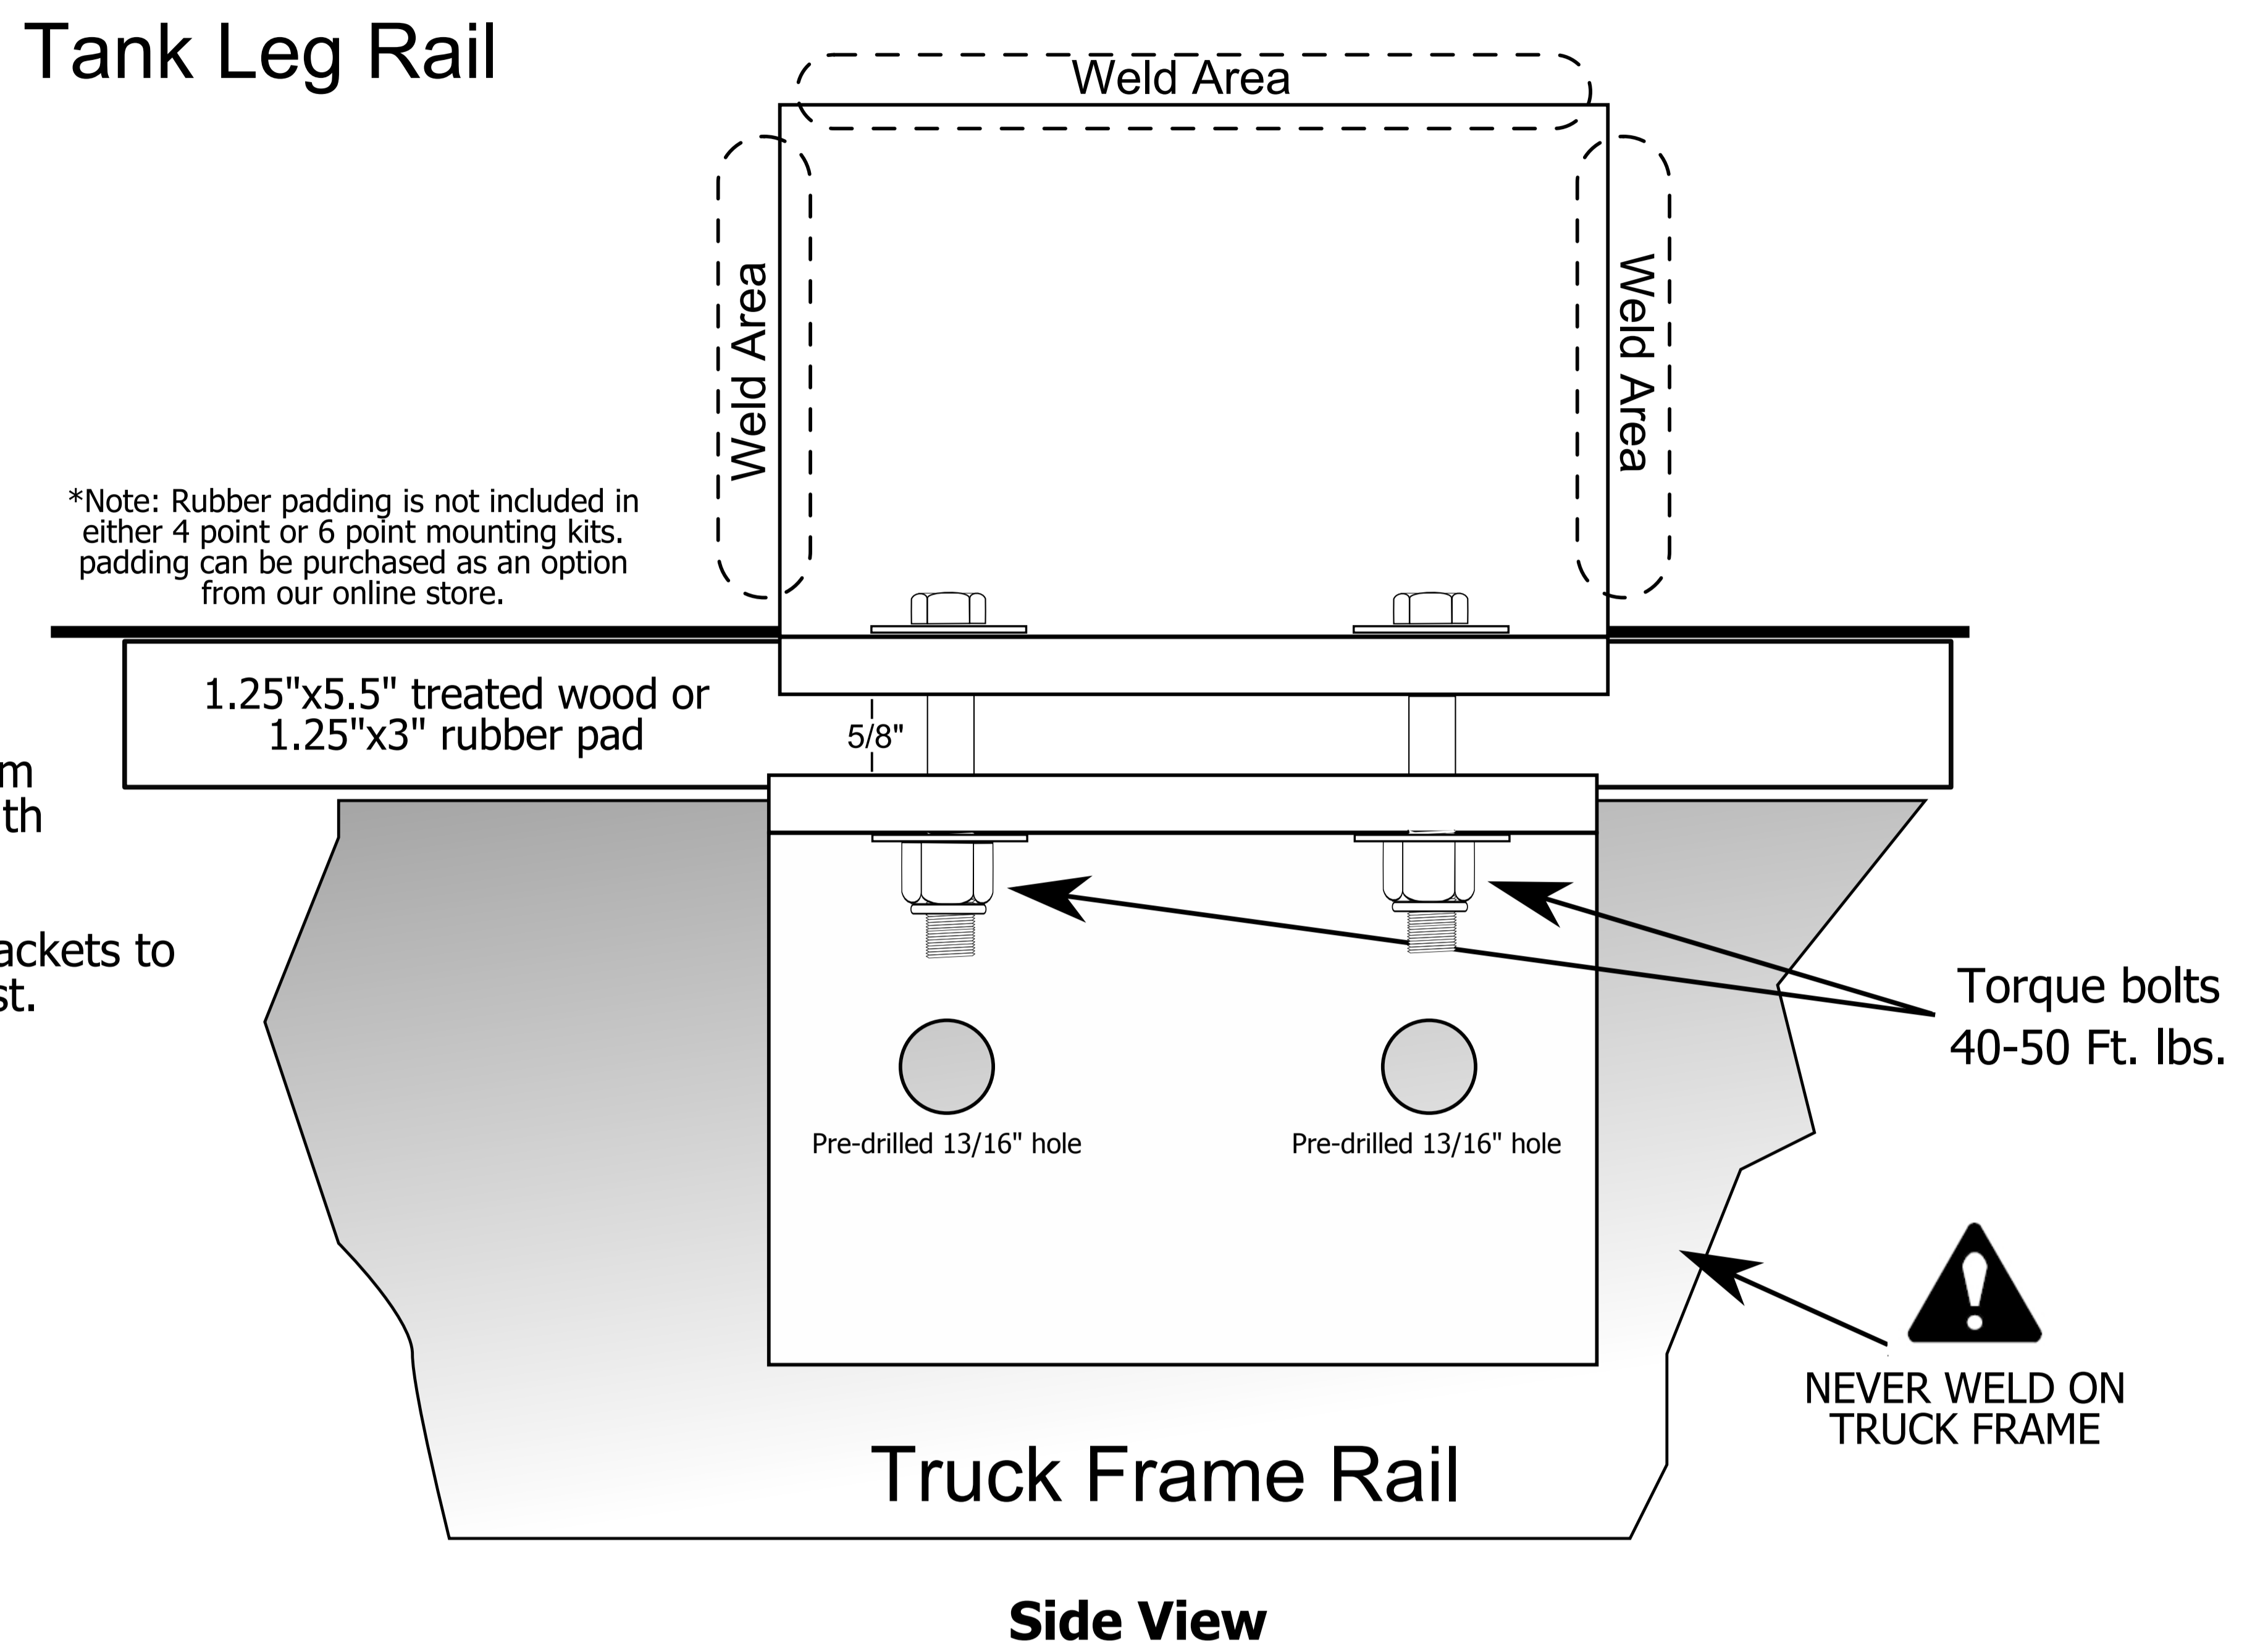

Tank Mounting Hardware Detail

Rear Mounting Brackets driver & passenger sides

Front & Middle Mounting Brackets driver & passenger sides

4 Point Mount Kit

- | | |
|---------------------------------|-----------------------------------|
| (8) 3"x5/8" Grade 5 bolt | (4) 4" HD Springs |
| (8) 5/8" Nut | (16) 3/4" Flat Washers |
| (8) 5/8" Lock & Flat Washers | (4) 3/4" Lock Washers |
| (4) 6 1/2" x 3/4" Grade 5 bolts | (4) 3/4" Nut |
| (4) 3/4" Lock nuts | (4) 7"x5"x1/2" frame brackets |
| (4) 3"x3/4" Grade 5 bolt | (4) 7"x5"x1/2" tank rail brackets |

6 Point Mount Kit

- | | |
|---------------------------------|-----------------------------------|
| (12) 3"x5/8" Grade 5 bolt | (8) 4" HD Springs |
| (12) 5/8" Nut | (24) 3/4" Flat Washers |
| (12) 5/8" Lock & Flat Washers | (4) 3/4" Lock Washers |
| (8) 6 1/2" x 3/4" Grade 5 bolts | (4) 3/4" Nut |
| (8) 3/4" Lock nuts | (6) 7"x5"x1/2" frame brackets |
| (4) 3"x3/4" Grade 5 bolt | (6) 7"x5"x1/2" tank rail brackets |