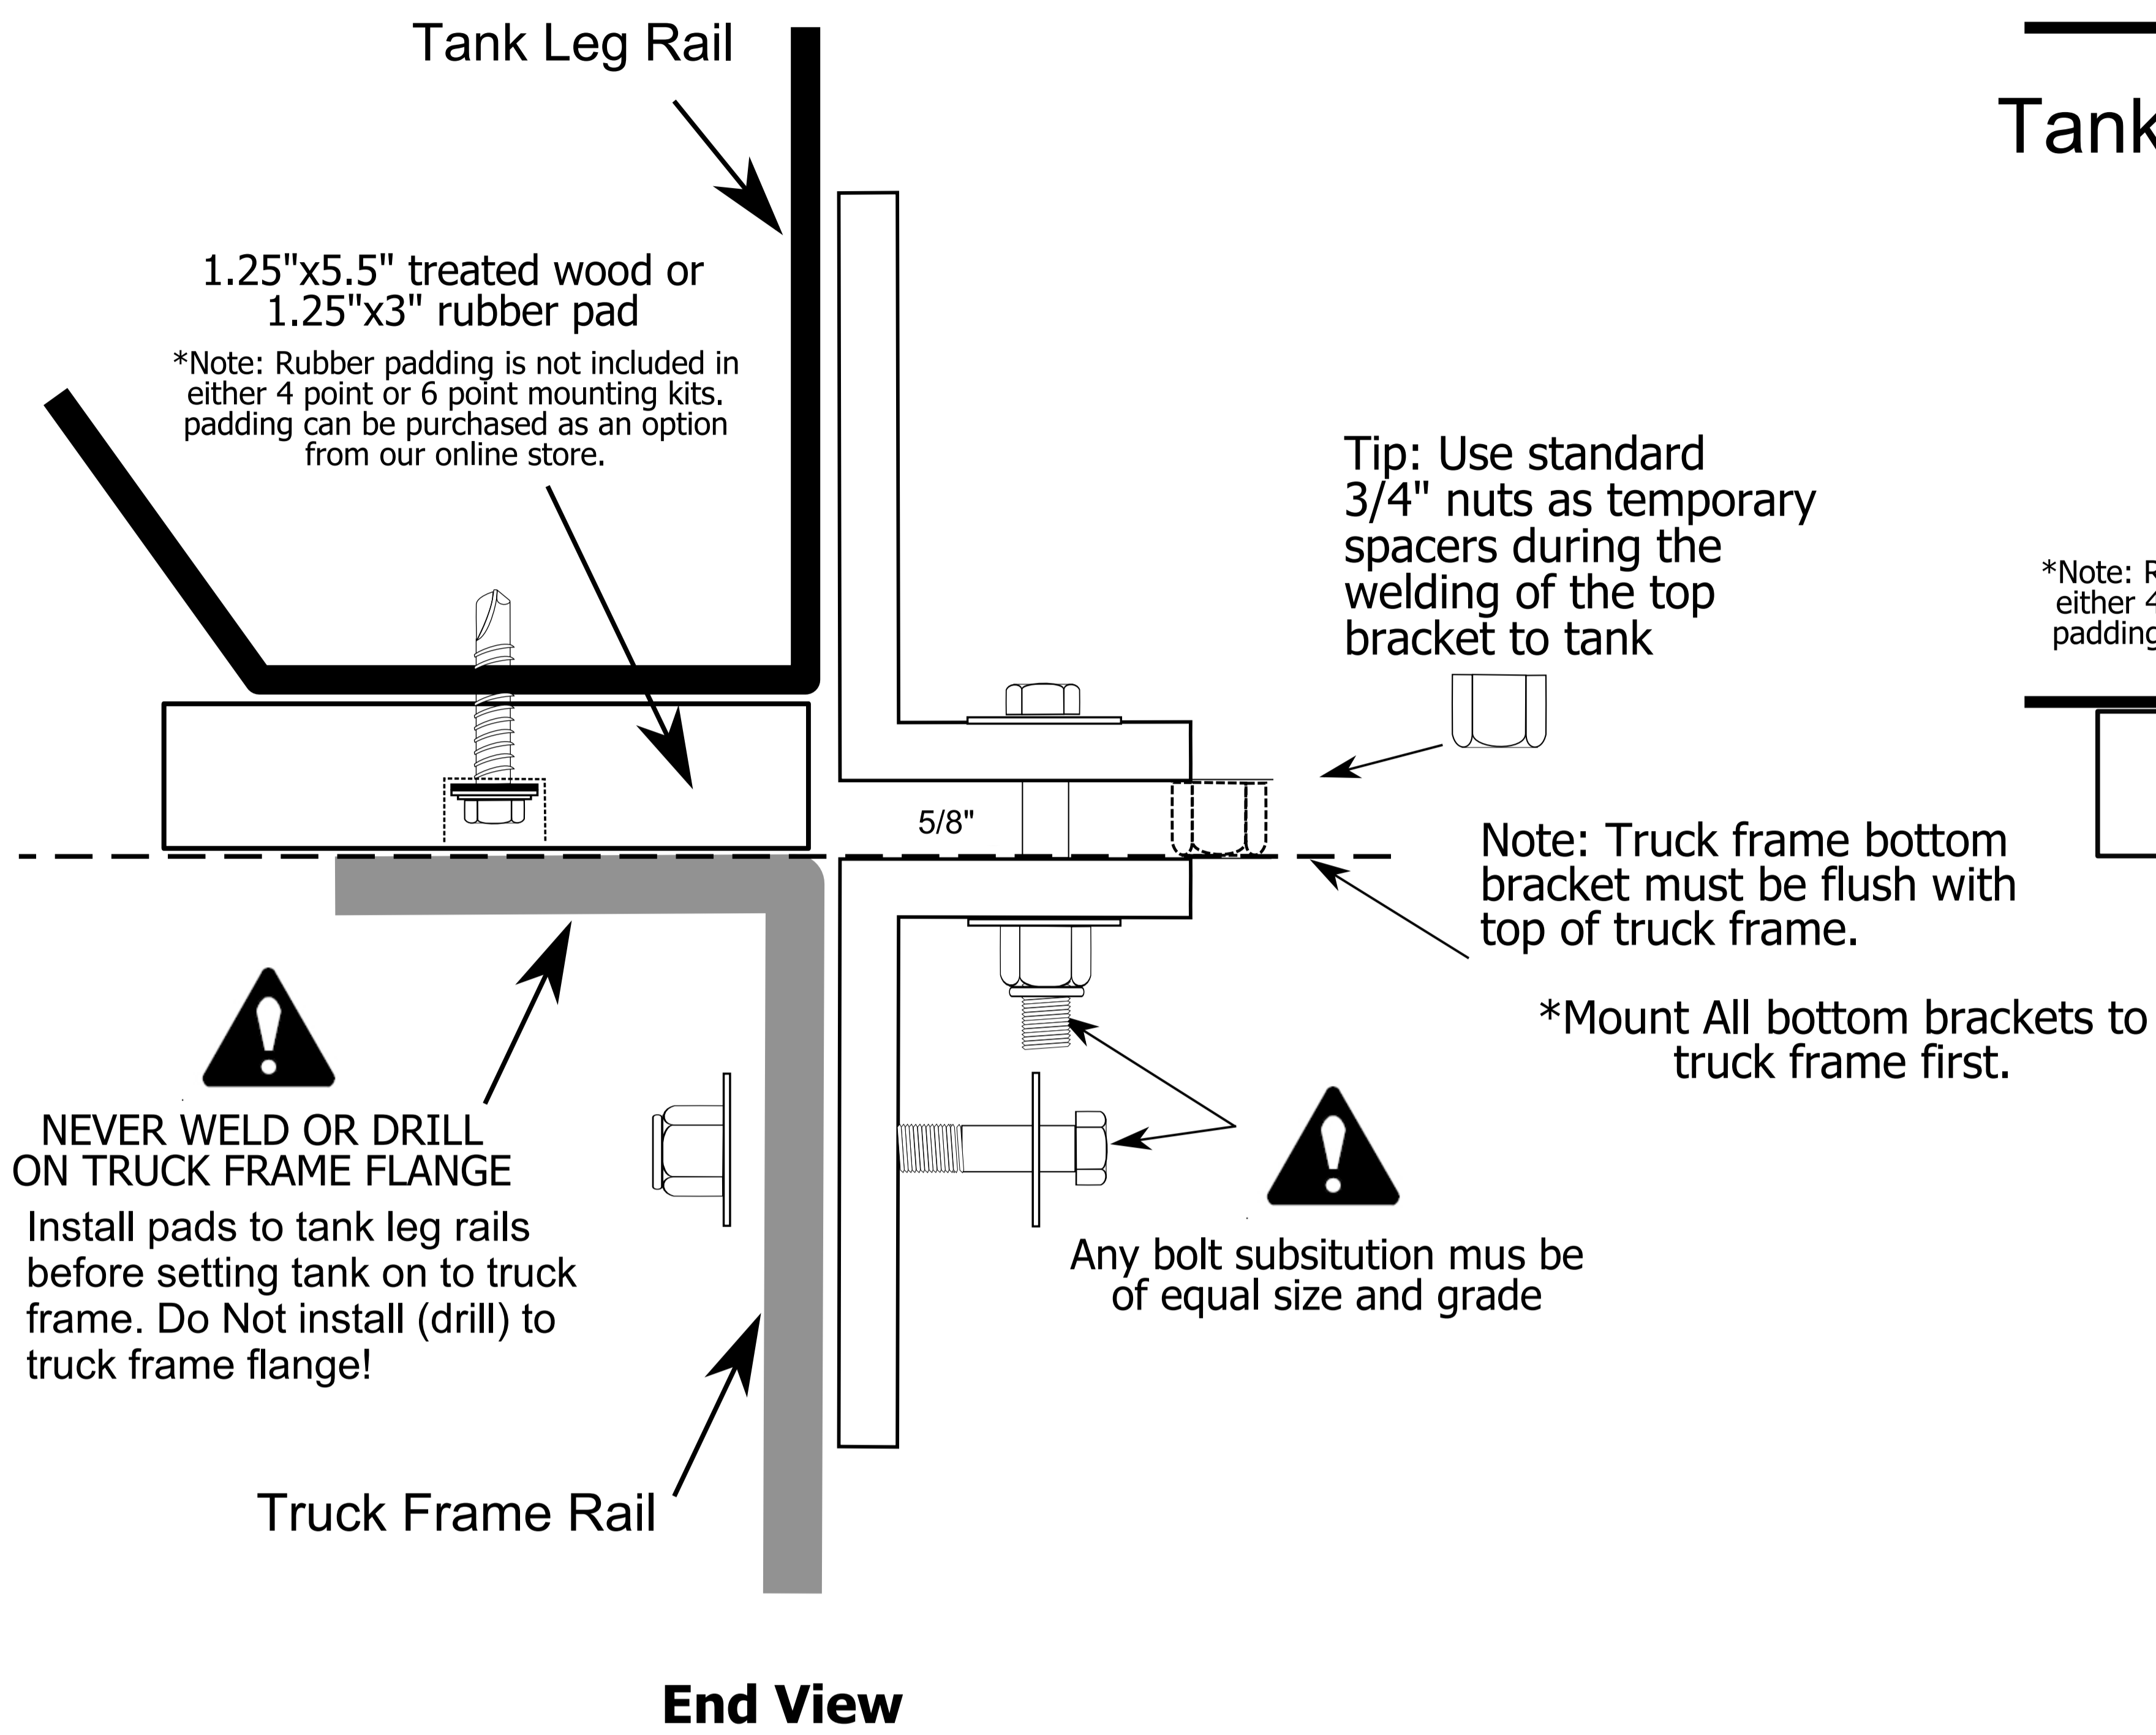

Tank Mounting Hardware Detail

Rear Mounting Brackets driver & passenger sides

Front & Middle Mounting Brackets driver & passenger sides

4 Point Mount Kit

- | | |
|---------------------------------|-----------------------------------|
| (8) 3"x5/8" Grade 5 bolt | (4) 4" HD Springs |
| (8) 5/8" Nut | (16) 3/4" Flat Washers |
| (8) 5/8" Lock & Flat Washers | (4) 3/4" Lock Washers |
| (4) 6 1/2" x 3/4" Grade 5 bolts | (4) 3/4" Nut |
| (4) 3/4" Lock nuts | (4) 7"x5"x1/2" frame brackets |
| (4) 3"x3/4" Grade 5 bolt | (4) 7"x5"x1/2" tank rail brackets |

6 Point Mount Kit

- | | |
|---------------------------------|-----------------------------------|
| (12) 3"x5/8" Grade 5 bolt | (8) 4" HD Springs |
| (12) 5/8" Nut | (24) 3/4" Flat Washers |
| (12) 5/8" Lock & Flat Washers | (4) 3/4" Lock Washers |
| (8) 6 1/2" x 3/4" Grade 5 bolts | (4) 3/4" Nut |
| (8) 3/4" Lock nuts | (6) 7"x5"x1/2" frame brackets |
| (4) 3"x3/4" Grade 5 bolt | (6) 7"x5"x1/2" tank rail brackets |