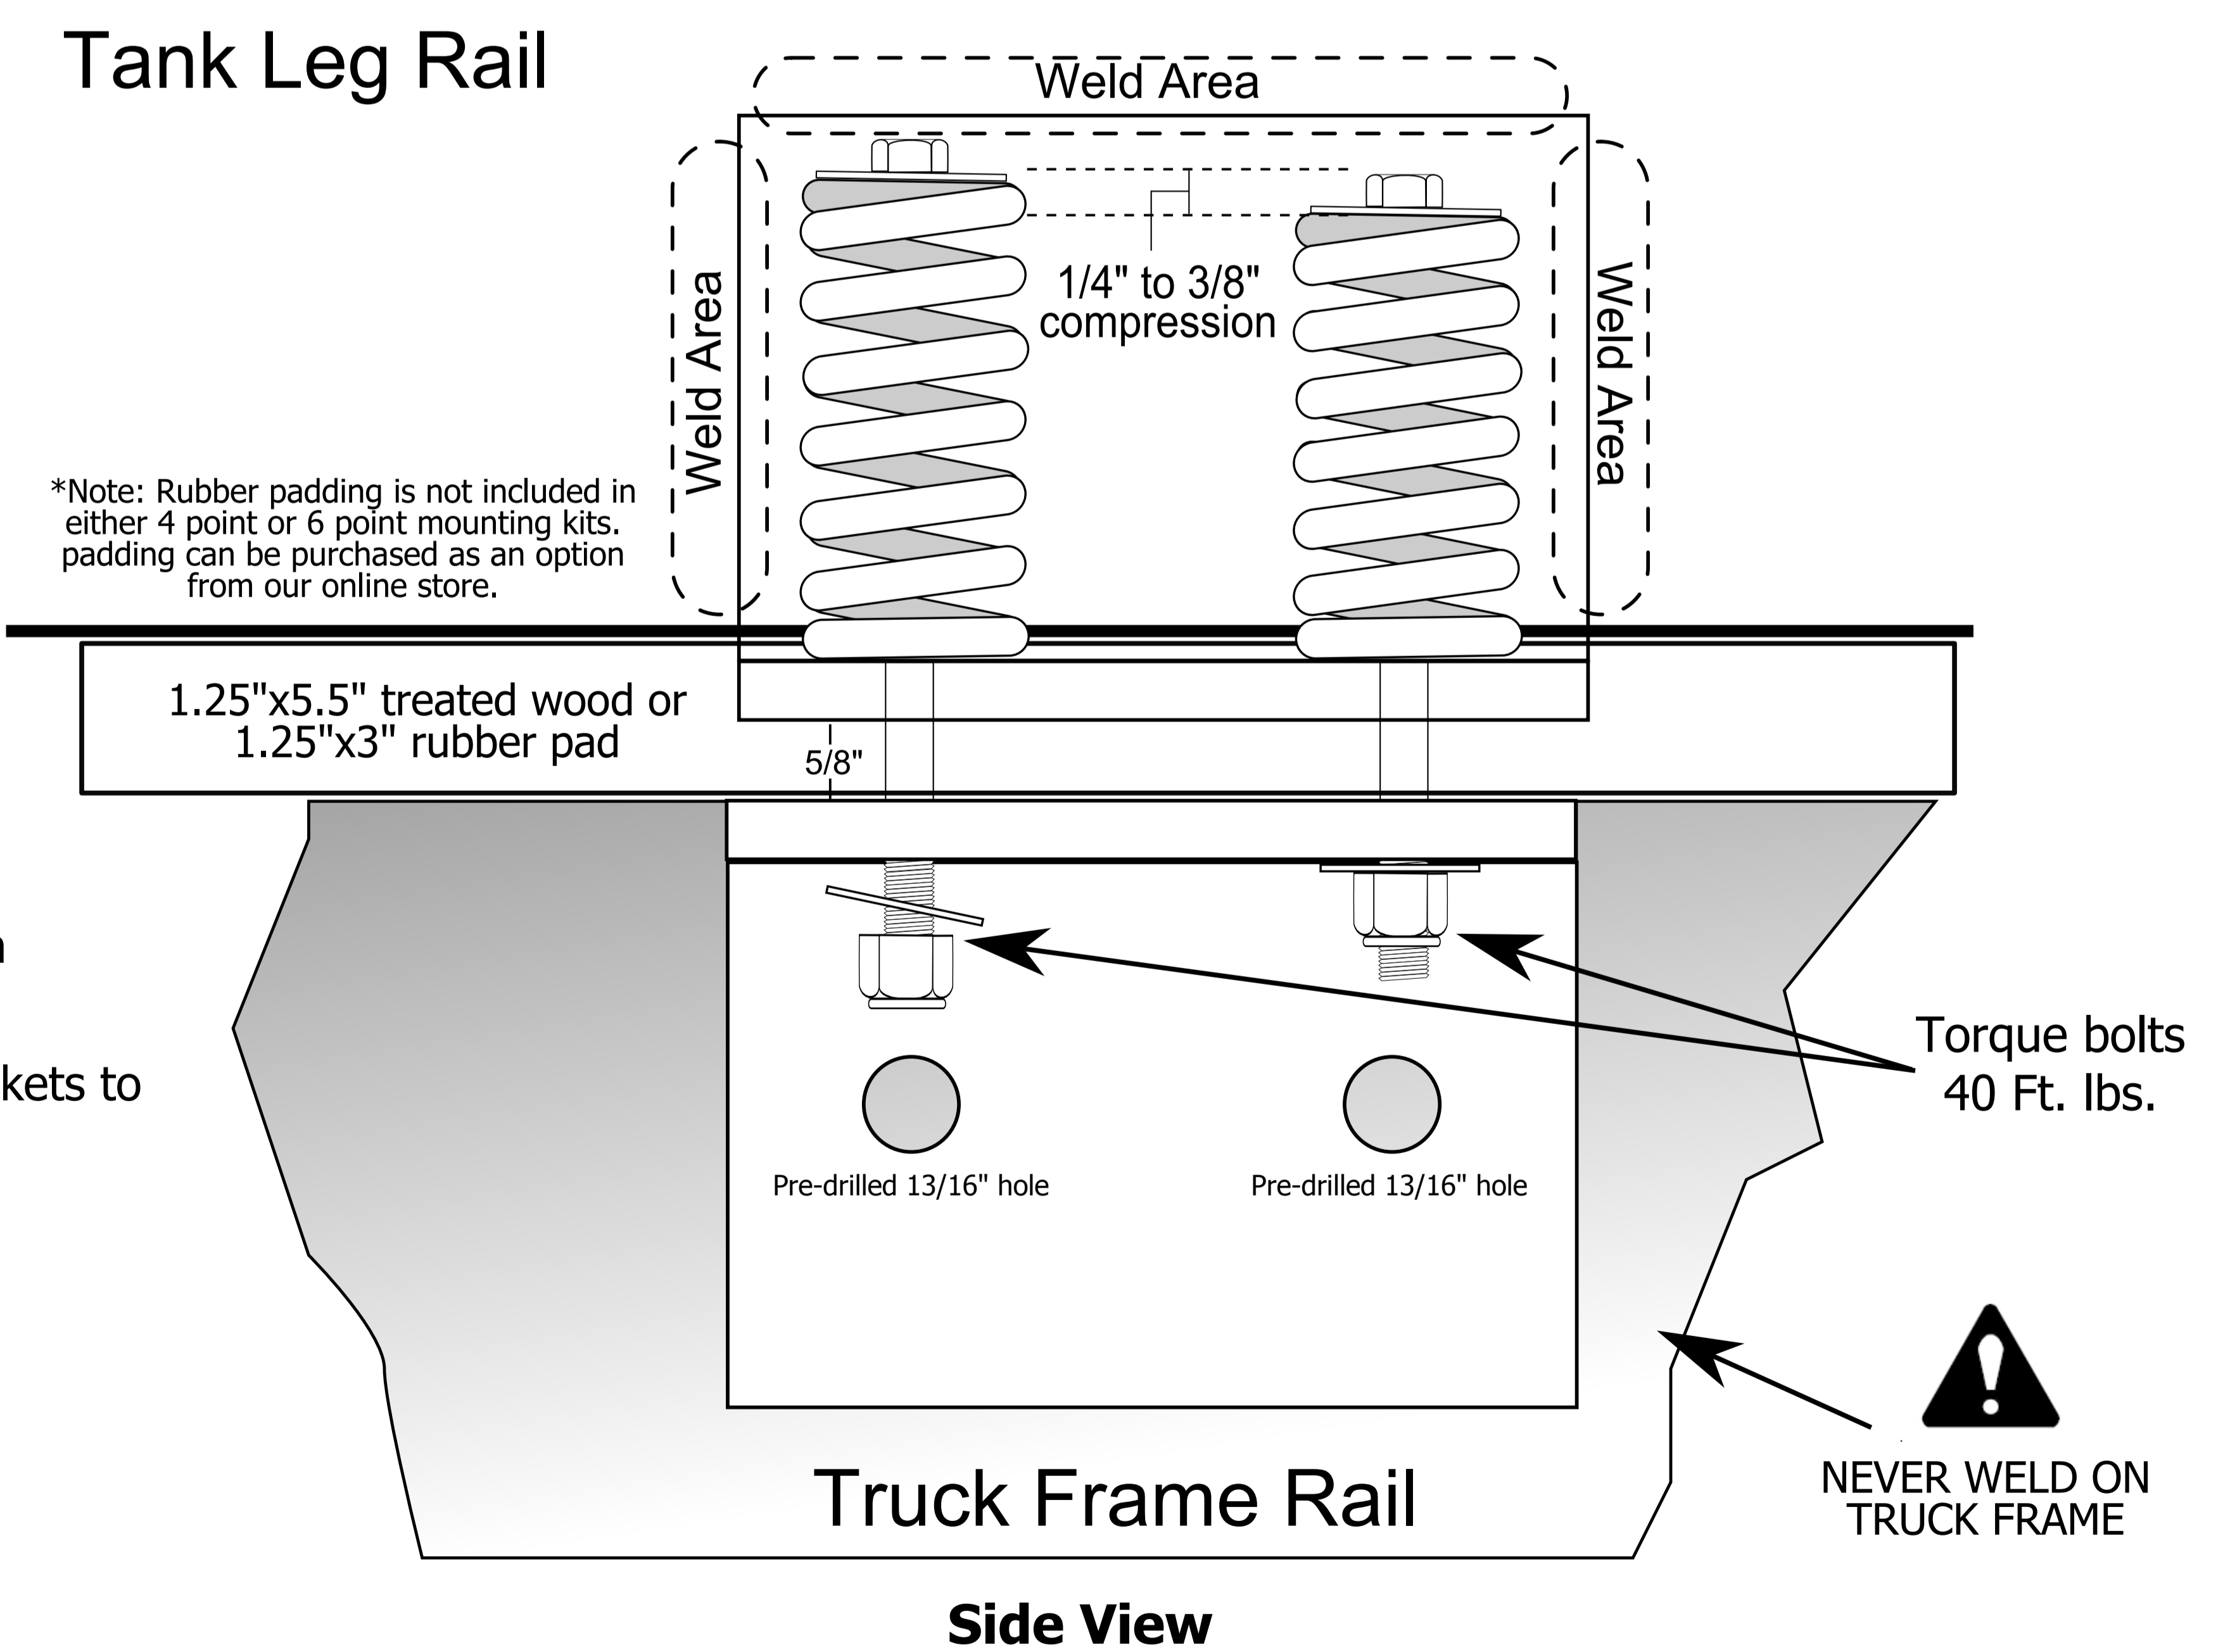

Tank Mounting Hardware Detail

Rear Mounting Brackets driver & passenger sides

Front & Middle Mounting Brackets driver & passenger sides

4 Point Mount Kit

- | | |
|---------------------------------|-----------------------------------|
| (8) 3"x5/8" Grade 5 bolt | (4) 4" HD Springs |
| (8) 5/8" Nut | (16) 3/4" Flat Washers |
| (8) 5/8" Lock & Flat Washers | (4) 3/4" Lock Washers |
| (4) 6 1/2" x 3/4" Grade 5 bolts | (4) 3/4" Nut |
| (4) 3/4" Lock nuts | (4) 7"x5"x1/2" frame brackets |
| (4) 3"x3/4" Grade 5 bolt | (4) 7"x5"x1/2" tank rail brackets |

6 Point Mount Kit

- | | |
|---------------------------------|-----------------------------------|
| (12) 3"x5/8" Grade 5 bolt | (8) 4" HD Springs |
| (12) 5/8" Nut | (24) 3/4" Flat Washers |
| (12) 5/8" Lock & Flat Washers | (4) 3/4" Lock Washers |
| (8) 6 1/2" x 3/4" Grade 5 bolts | (4) 3/4" Nut |
| (8) 3/4" Lock nuts | (6) 7"x5"x1/2" frame brackets |
| (4) 3"x3/4" Grade 5 bolt | (6) 7"x5"x1/2" tank rail brackets |